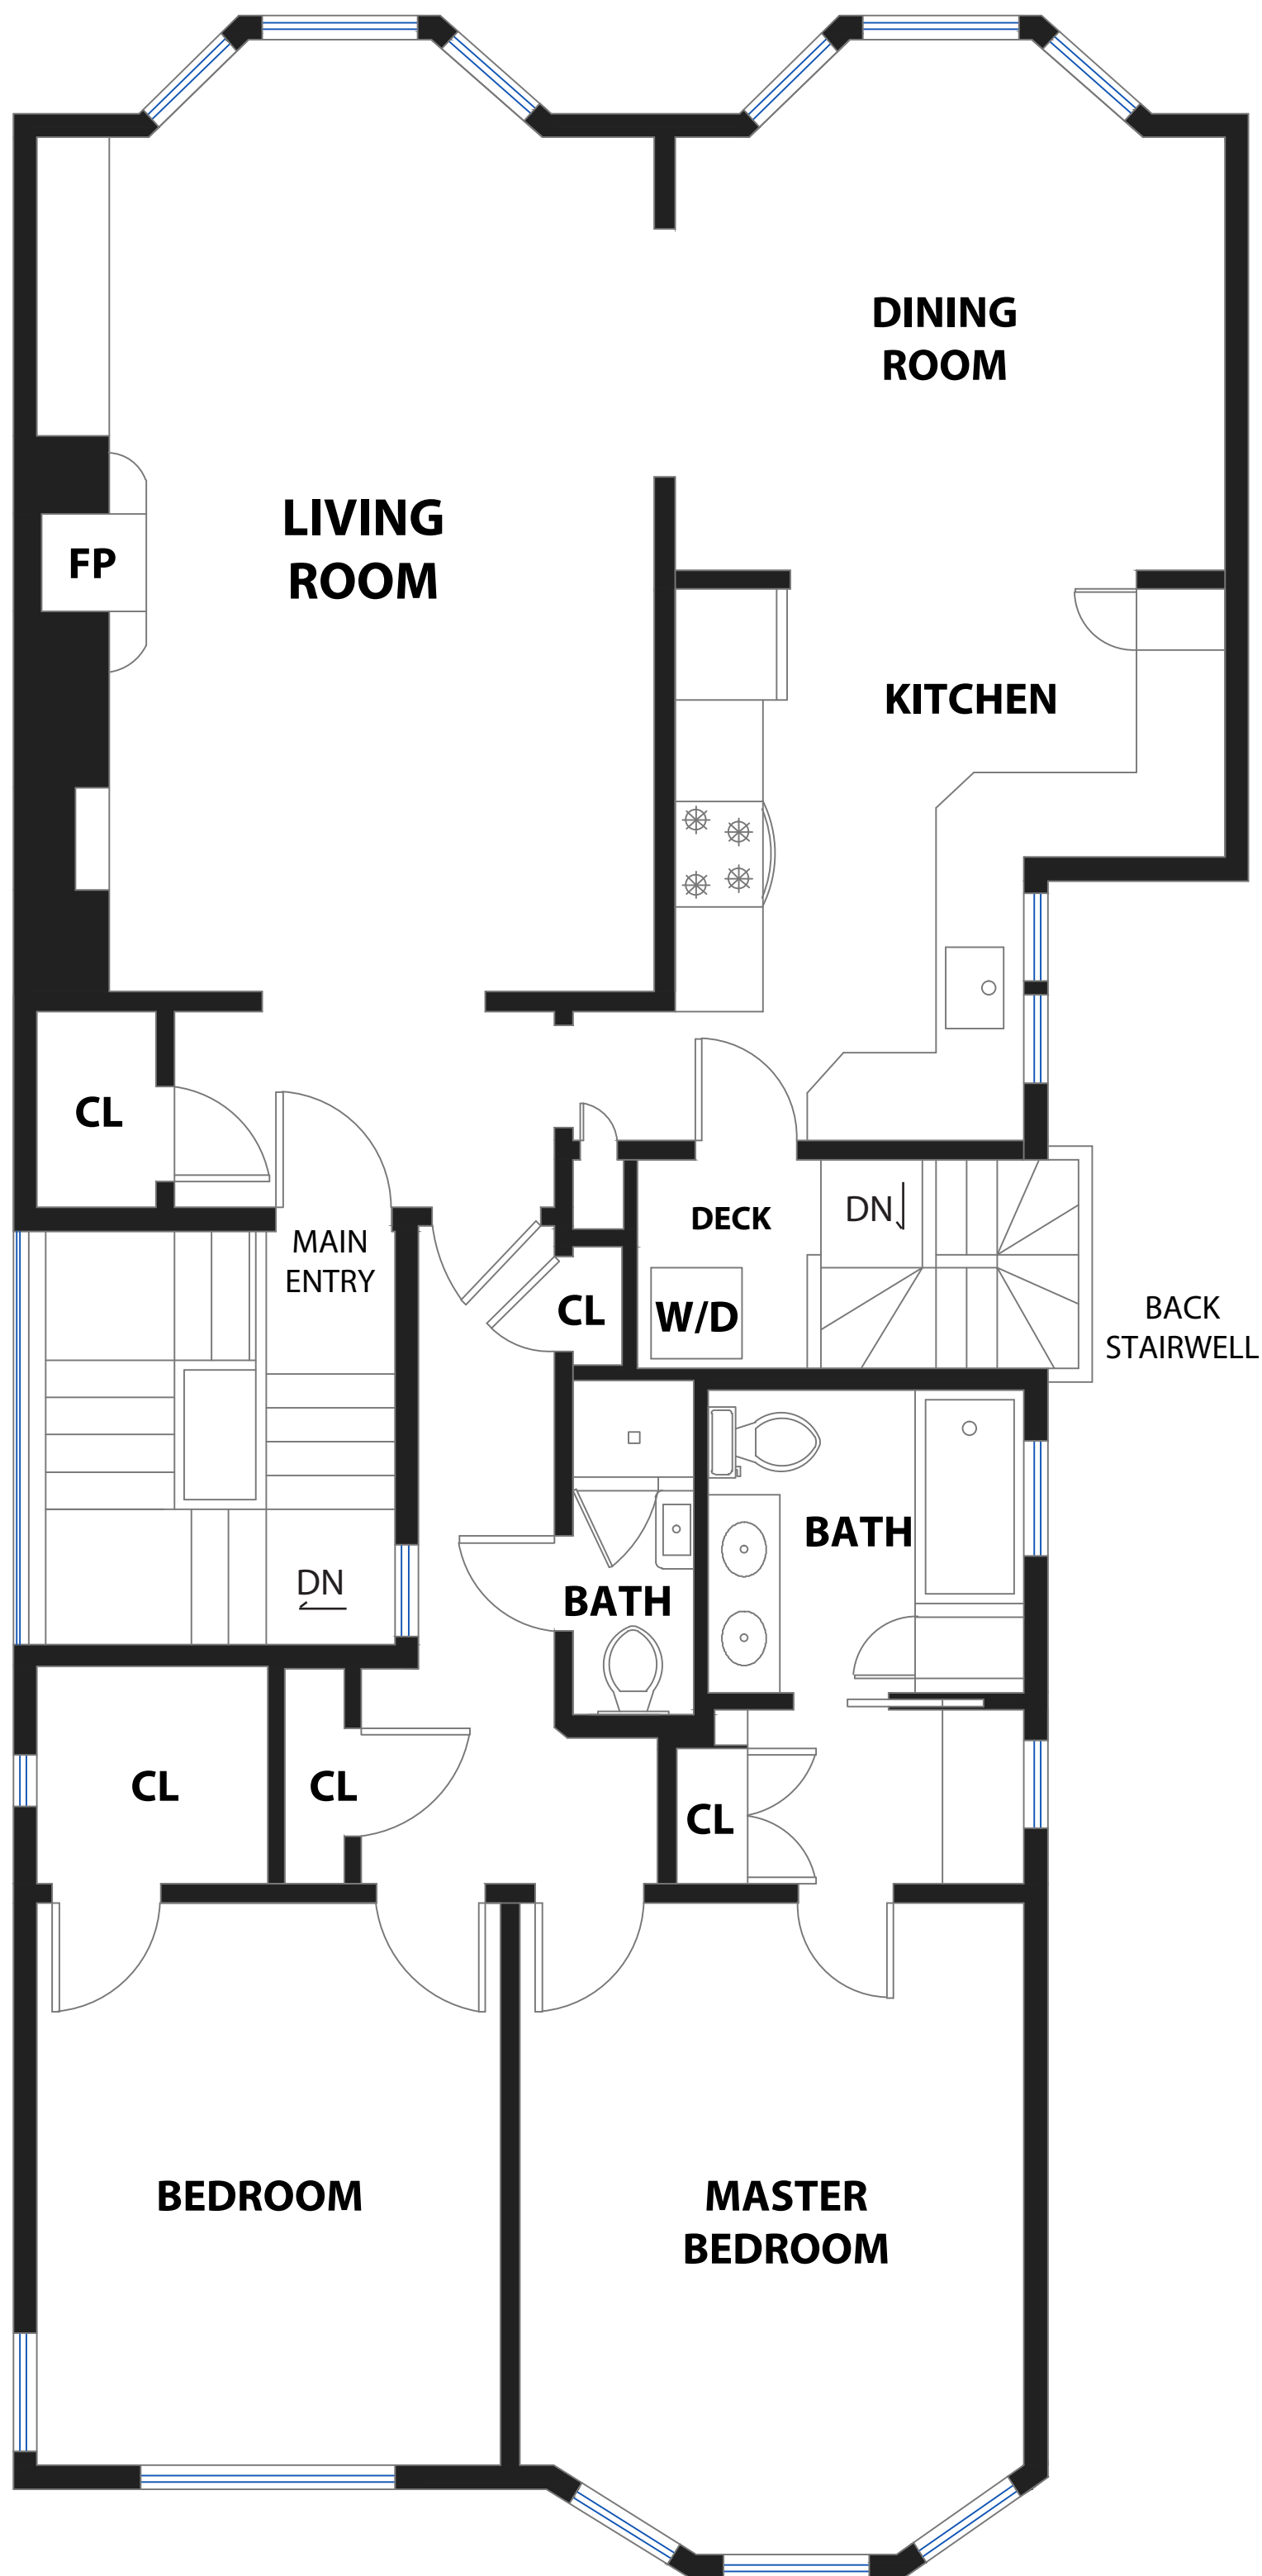

1347 GREEN STREET

SAN FRANCISCO, CALIFORNIA

LIVING SPACE

Square Footage: 1,483 Sq Ft*

NON-LIVING SPACE

Square Footage: 23 Sq Ft*

Deck

23

APPROXIMATE TOTAL LIVING & NON-LIVING SPACE

Square Footage: 1,506 Sq Ft*